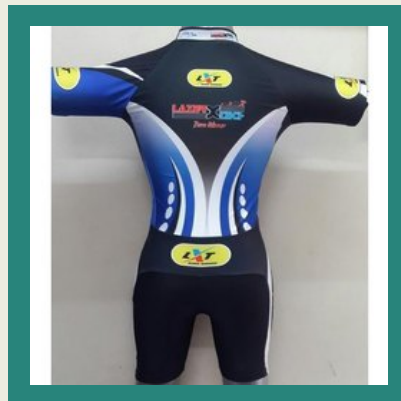

Quad Skate Shoe

Combo Inline Skate Frame

OTHER PRODUCTS:

608 Black Ceramic Bearings

Speed Skating Suit

Skating Bag

Quad Aluminum Frame

OTHER PRODUCTS: