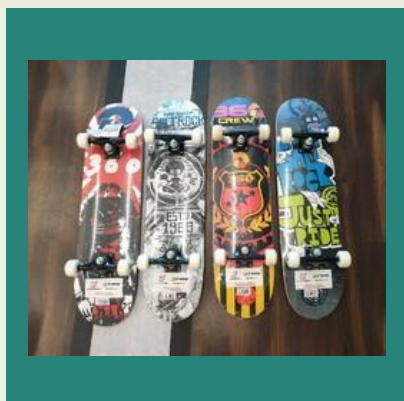

Skate Boards