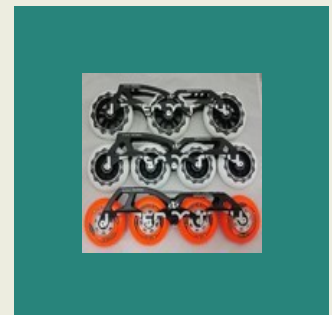

LazerXTech

<https://www.lazerxtech.com/>

We are a leading business entity, engaged in Manufacturer, Exporter, Importer and Traders a range of Quad Skates Packages, Skate Accessories, Roller Skate and Equipment, Inline Skate Accessories and Equipment, etc. to our valued clients.