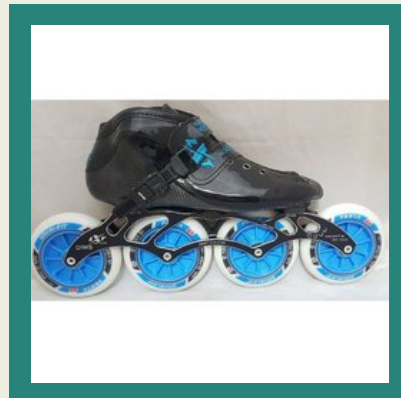

Hydration Effervescent Tablets

Hydration Effervescent Tablet

INLINE SKATES SHOES

Lugino L2 Shoes

Lite Racing Shoe

LXT Rubber Wheel Skate Package

Skate Carbon Boots

INLINE SKATE PACKAGE

Lightning 10 Skate Shoes

Lightning 10 Inline Skate Shoes

3 x 100 Lightning 10 Inline Skate Package

4 X 110 Skate Package with Lite Racing Shoe & Feasta Wheels

OTHER PRODUCTS:

Antidote 65 Mm Quad Package

110 mm X Firm Black Magic Wheel Set